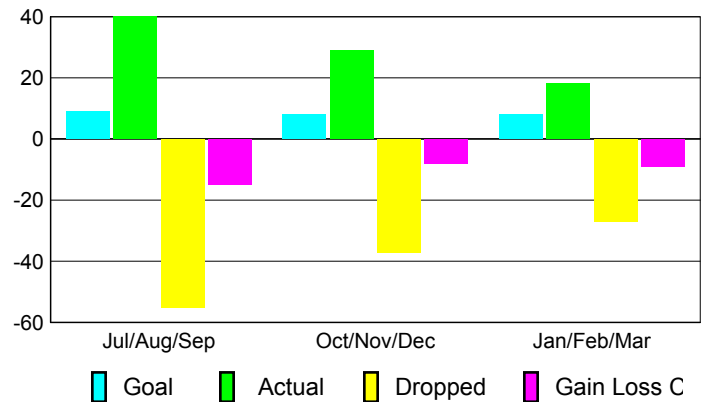

Membership Results 2009-2010

Goal, New, Dropped, Gain/Loss