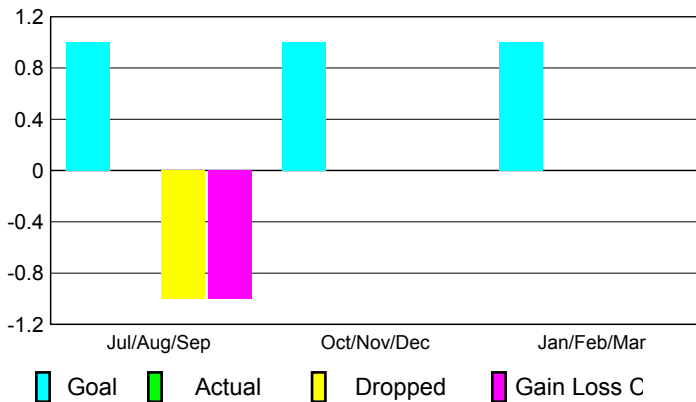

2009-2010 GMT Quarterly Report for District (or Undistricted) **District 2 X2**

GMT: JOHN 'JACK' R FERGUSON

Location: TEXAS

GMT CA: 1

CLUBS

Club Results
2009-2010

Clubs
2008-2009

Month	New Club Goal	Actual New Clubs	Actual Dropped Clubs	Gain/Loss of Clubs	Gain/Loss of Clubs
Jul/Aug/Sep	1	0	-1	-1	0
Oct/Nov/Dec	1	0	0	0	0
Jan/Feb/Mar	1	0	0	0	0
Totals	3	0	-1	-1	0

Club Results 2009-2010

Goal, New, Dropped, Gain/Loss

Comparison of Club Gain/Loss

Current Year Compared to the Previous Year

YTD Status Quo Clubs 2009-2010

Status Quo Clubs Compared to Status Quo Members

MEMBERSHIP