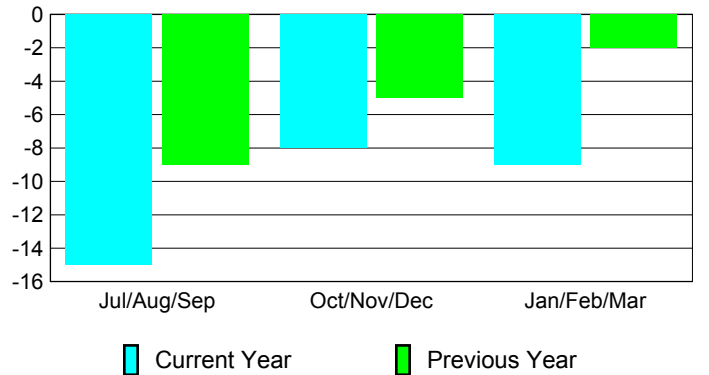

Comparison of Membership Gain/Loss

Current Year Compared to the Previous Year